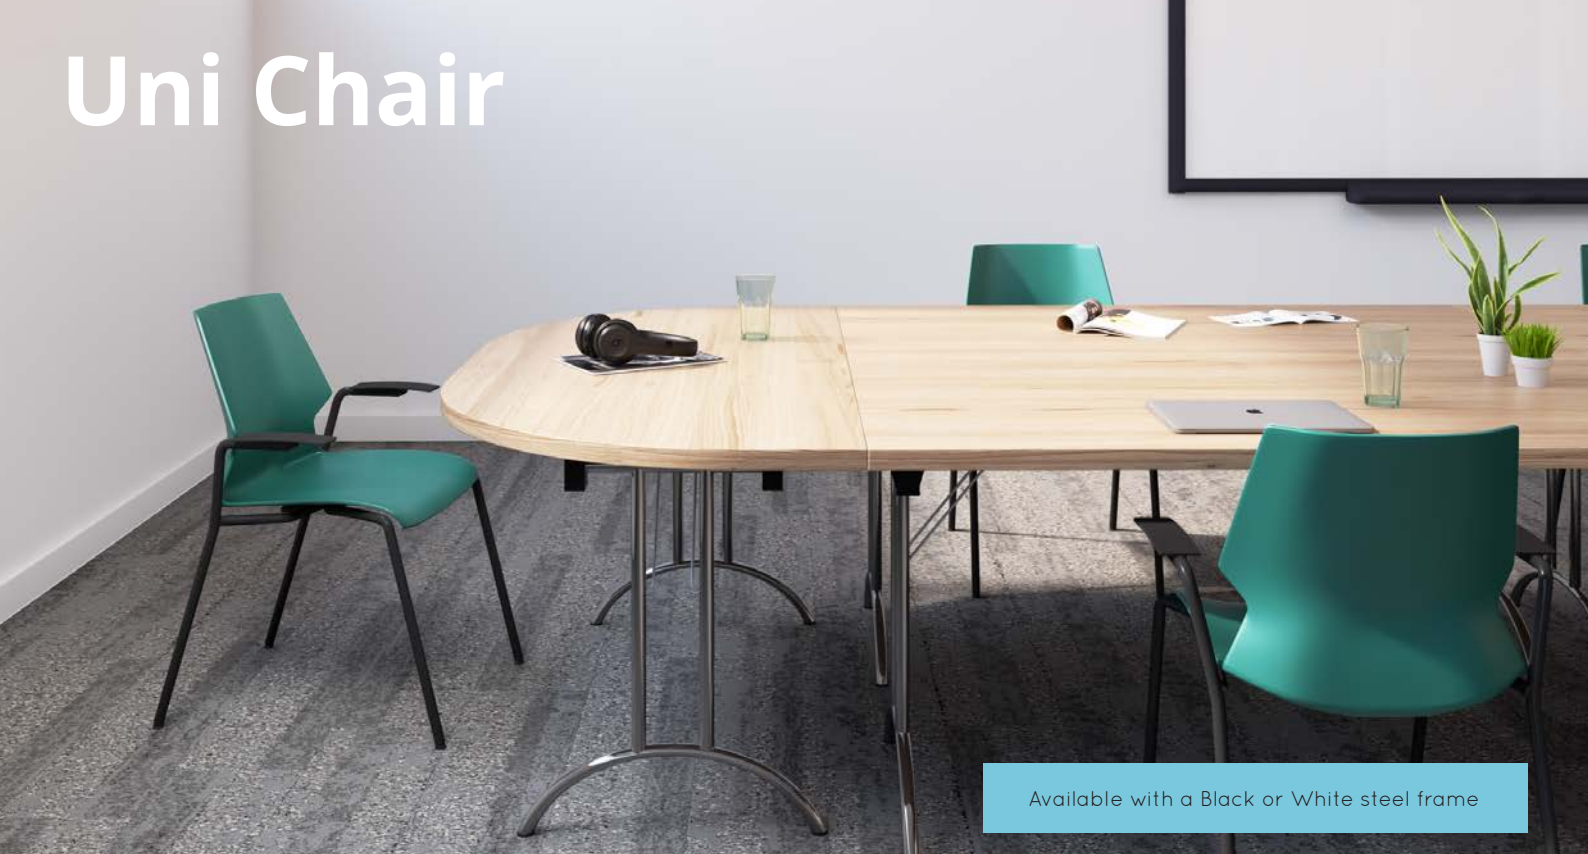

Uni Chair

Available with a Black or White steel frame

Uni 4 Leg Chair

FROM
£39.16